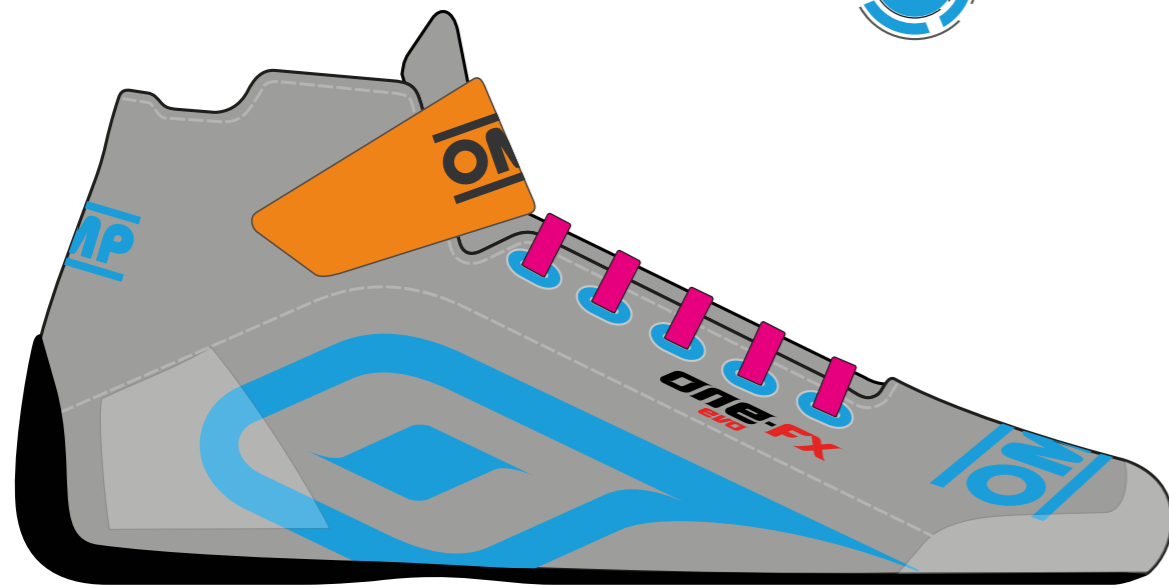

# SHOES CUSTOMIZATION TUTOR

CREATE YOUR SPECIAL **one-FX** EVO **ICO/0831**

**EXTERNAL MAIN AREA**

**LEATHER STRAP**

**SHOE LACES**

**PRINTABLE AREA**

**GREY AREA MAIN ASSEMBLY ONLY ONE COLOR**

**ORANGE AREA LEATHER STRAP**

**PINK AREA SHOE LACES**