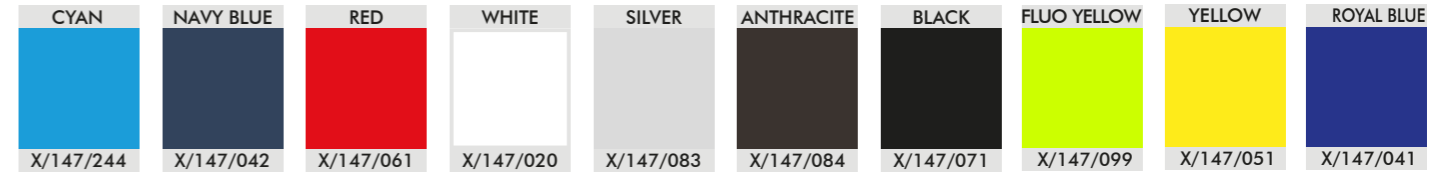

# SHOES CUSTOMIZATION TUTOR

CREATE YOUR SPECIAL **one-FX** EVO **ICO/0831**

**EXTERNAL MAIN AREA**

**LEATHER STRAP**

**SHOE LACES**

**PRINTABLE AREA**

**GREY AREA MAIN ASSEMBLY ONLY ONE COLOR**

**ORANGE AREA LEATHER STRAP**

**PINK AREA SHOE LACES**

### Notes for the customer:

- FLUO COLORS are more fluorescent than they appear in the color palette
- Color options are fix and are not following specific pantone codes.